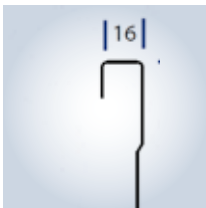

Zinalume®

COLORSTEEL® Endura™
COLOUR FOR THE FUTURE

COLORSTEEL® Maxx™
COLOUR FOR THE EXTREME

Gutter profile, fascia and downpipe options

METALLINE QUAD GUTTER

Metalline Quad Gutter is our most popular residential profile. Whether you are renovating or involved in a new build, this profile will enhance the appearance of your home. The Metalline system uses concealed brackets and is compatible with Metalcraft Roofing Metalline Fascia or timber fascia. Metalline Quad Gutter is available with overflow slots to prevent flooding from blockages, and snow straps are stocked to suit this profile if required. Metalline Quad Gutter is manufactured in Auckland and Christchurch and is available for purchase from all Metalcraft Roofing branch locations.