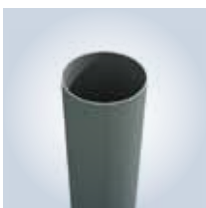

Gutter profile, fascia and downpipe options

METALLINE QUAD GUTTER

Metalline Quad Gutter is our most popular residential profile. Whether you are renovating or involved in a new build, this profile will enhance the appearance of your home. The Metalline system uses concealed brackets and is compatible with Metalcraft Roofing Metalline Fascia or timber fascia. Metalline Quad Gutter is available with overflow slots to prevent flooding from blockages, and snow straps are stocked to suit this profile if required. Metalline Quad Gutter is manufactured in Auckland and Christchurch and is available for purchase from all Metalcraft Roofing branch locations.

METALLINE FASCIA 185

Metalline Fascia 185mm is used on both eave line and gables in conjunction with Metalline Quad Gutter to provide a quality Fascia and Gutter Solution. Metalline Fascia is also compatible with most gutter profiles and looks great with any residential roof finish. Metalline Fascia 185mm is manufactured in Auckland and Christchurch and is available for purchase from all Metalcraft Roofing branch locations.

HALF ROUND GUTTER

Half Round Gutter adds class and distinction to the eave line of any dwelling. Half Round Gutter looks great with profiled Longrun or Tile roofing and is available in Zinalume, Galvsteel, Colorsteel Endura and Colorsteel Maxx. Half Round Gutter is manufactured in Christchurch and is available for purchase from all Metalcraft Roofing branch locations.

QUARTER ROUND GUTTER