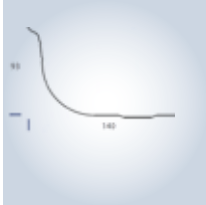

Gutter profile, fascia and downpipe options