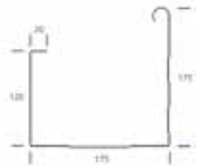

BOX GUTTER 300MM

Box Gutter 300mm is a rainwater system that provides excellent water discharge capacity for commercial projects. It is able to handle larger volumes of water, and is easy to clean out if required. Box Gutter 300mm is fixed with external brackets

Box Gutter 300mm is manufactured in Auckland and is available for purchase from all Metalcraft Roofing branch locations.