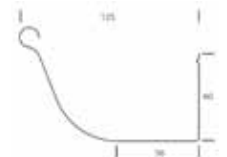

QUARTER ROUND GUTTER

Quarter Round Gutter is a classic gutter profile that compliments any eave line. Looking good with either profiled Longrun or Metal Tile roofing, Quarter Round Gutter is available in Zinalume, Galvsteel, Colorsteel Endura and Colorsteel Maxx. Quarter Round Gutter is manufactured in Palmerston North and is available for purchase from all Metalcraft Roofing branch locations.

RIBLINE INTERNAL GUTTER & FASCIA

Ribline Fascia is an external fascia with concealed gutter rainwater system. Modern design and technology provides an efficient system of rainwater collection behind an attractive prepainted steel fascia with neat profile lines. Ribline Fascia and Internal Gutter is manufactured in Hamilton and is available for purchase from all Metalcraft Roofing branch locations.