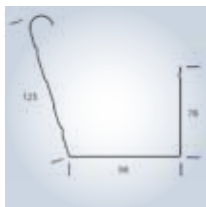

HILINE

Hiline Gutter is a stylish alternative to the standard box gutter profile. The high sloping front face hides sheet ends and creates a feature at the eave line. Suitable for use on Metalline Fascia, Hiline Gutter looks great with profiled Longrun sheeting or Tile roofing. Hiline Gutter is manufactured in Hamilton and is available for purchase from all Metalcraft Roofing branch locations.