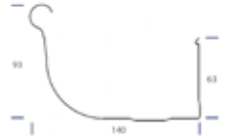

Zinalume®

COLORSTEEL® Endura™
COLOUR FOR THE FUTURE

COLORSTEEL® Maxx™
COLOUR FOR THE EXTREME

Gutter profile, fascia and downpipe options

METALLINE QUAD GUTTER

Metalline Quad Gutter is our most popular residential profile. Whether you are renovating or involved in a new build, this profile will enhance the appearance of your home. The Metalline system uses concealed brackets and is compatible with Metalcraft Roofing Metalline Fascia or timber fascia. Metalline Quad Gutter is available with overflow slots to prevent flooding from blockages, and snow straps are stocked to suit this profile if required. Metalline Quad Gutter is manufactured in Auckland and Christchurch and is available for purchase from all Metalcraft Roofing branch locations.