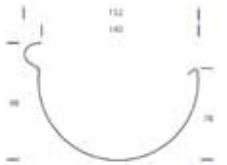

HALF ROUND GUTTER

Half Round Gutter adds class and distinction to the eave line of any dwelling. Half Round Gutter looks great with profiled Longrun or Tile roofing and is available in Zinalume, Galvsteel, Colorsteel Endura and Colorsteel Maxx. Half Round Gutter is manufactured in Christchurch and is available for purchase from all Metalcraft Roofing branch locations.